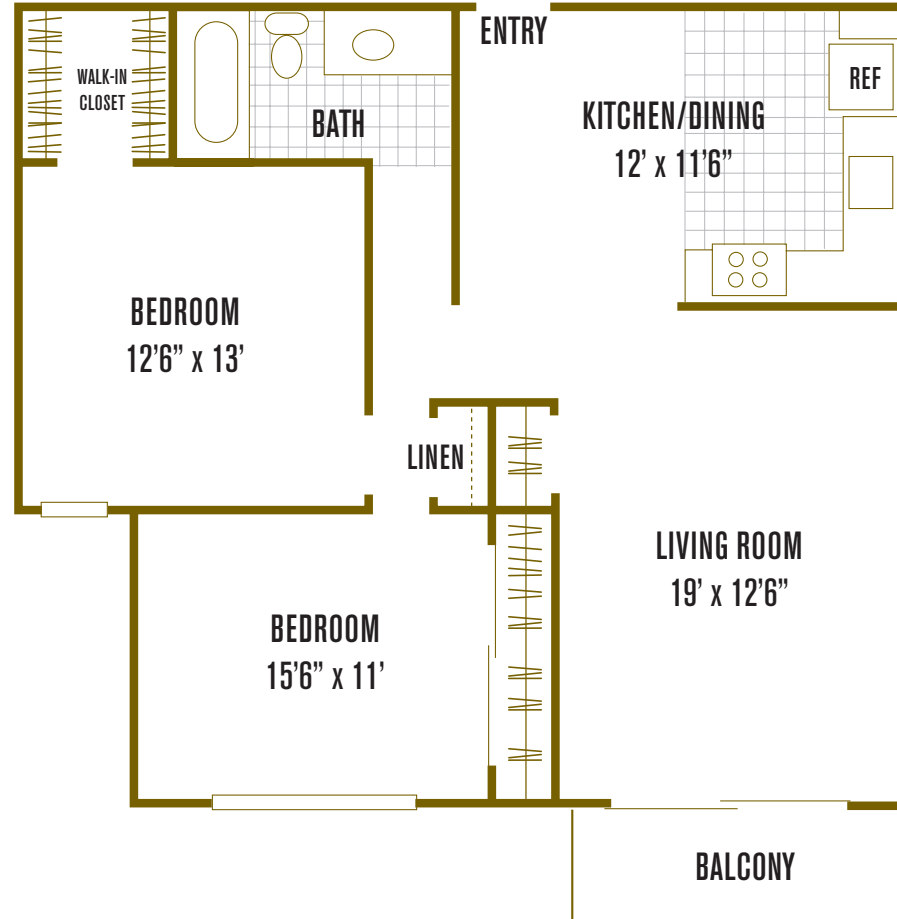

# MARINE VIEW

APARTMENT HOMES

564 Central Avenue

Alameda, CA 94501

p: 510.865.1139 | f: 510.865.5011

www.ExperienceMarineView.com

The generous proportions of this comfortable apartment home provide you with a variety of decorating options and a wealth of storage space, (including a walk-in, linen and wardrobe closets). The large, inviting kitchen will tempt even the most reluctant cook to actually enjoy time in the kitchen and the private veranda will beckon you to pause long enough to enjoy peaceful sunsets and the vibrant sunrise.

## residence 4

2 Bedrooms | 1 Bathroom | up to 940 sq. ft.

notes: \_\_\_\_\_  
\_\_\_\_\_  
\_\_\_\_\_  
\_\_\_\_\_

All room dimensions and square footages are approximate.