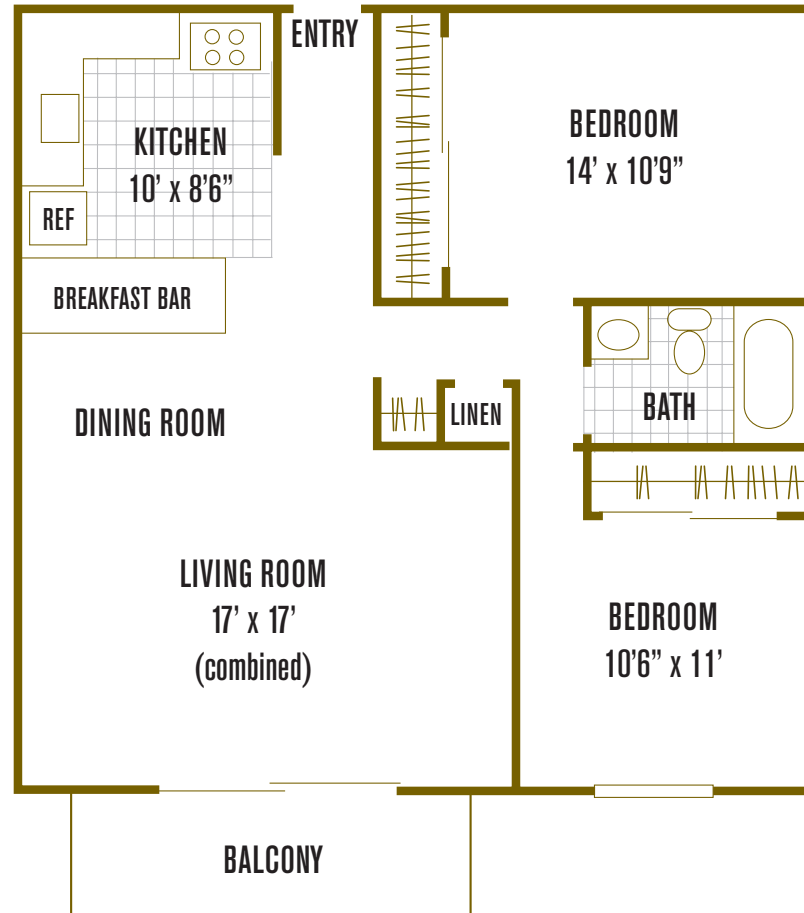

# MARINE VIEW

APARTMENT HOMES

564 Central Avenue

Alameda, CA 94501

p: 510.865.1139 | f: 510.865.5011

www.ExperienceMarineView.com

The sheer quantity of kitchen cabinets and extra closet space, are “sure-to-please” standards offered within this distinctive floorplan. Graced by oversized windows, an inviting balcony and a convenient breakfast bar, you will find yourself looking forward to arriving home to your private retreat after a busy day.

## residence 3

2 Bedrooms | 1 Bathroom | up to 870 sq. ft.

notes: \_\_\_\_\_  
\_\_\_\_\_  
\_\_\_\_\_  
\_\_\_\_\_  
\_\_\_\_\_

All room dimensions and square footages are approximate.