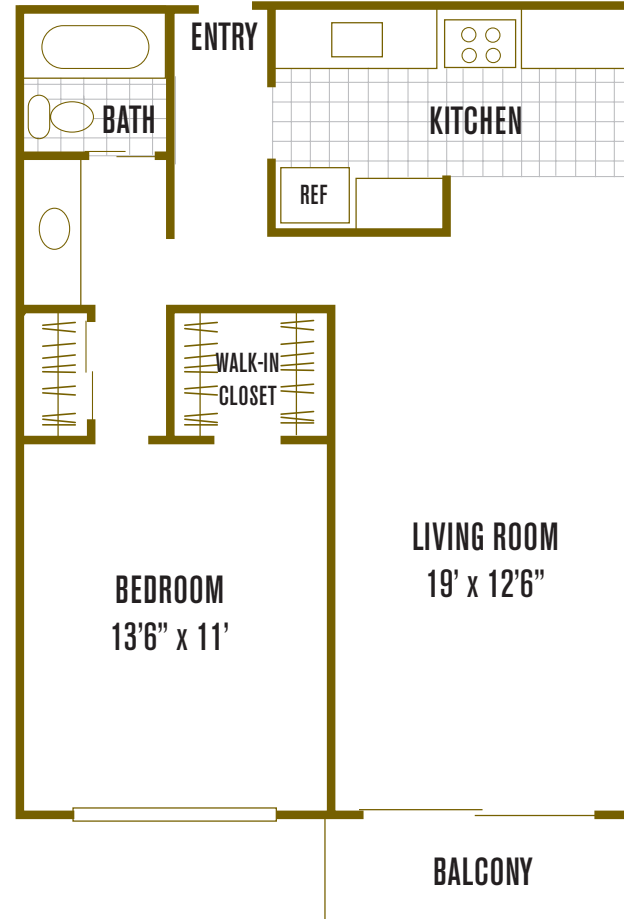

MARINE VIEW

APARTMENT HOMES

564 Central Avenue

Alameda, CA 94501

p: 510.865.1139 | f: 510.865.5011

www.ExperienceMarineView.com

This popular floorplan offers you a separate vanity, a pleasantly large dining/living room, and a private balcony. The ample kitchen cabinets, roomy walk-in closet and bonus wardrobe provide you with an abundance of storage options.

residence 2

1 Bedroom | 1 Bathroom | up to 720 sq. ft.

notes: _____

All room dimensions and square footages are approximate.