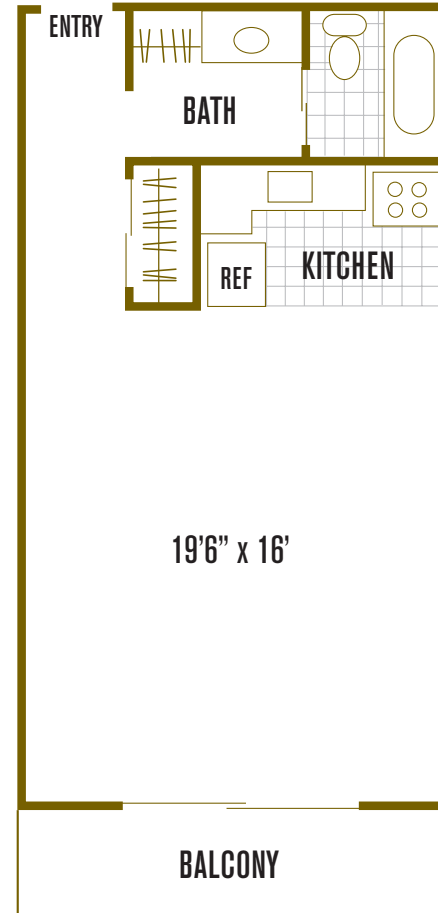

# MARINE VIEW

APARTMENT HOMES

564 Central Avenue

Alameda, CA 94501

p: 510.865.1139 | f: 510.865.5011

www.ExperienceMarineView.com

This charming, cottage-like studio provides you with all of the essentials for comfortable living, as well as pleasing luxuries such as, an oversized, private bathroom, and abundant closet space.

## residence 1

1 Bedroom | 1 Bathroom | up to 480 sq. ft.

notes: \_\_\_\_\_  
\_\_\_\_\_  
\_\_\_\_\_  
\_\_\_\_\_

All room dimensions and square footages are approximate.